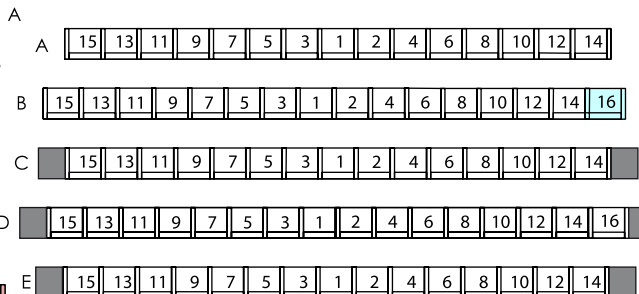

coté Jardin
59 places

B

coté Cours
59 places

B

Stage

(Vide sur Foyer)

face

77 places

Places Médecin /
Medical care reserved seats

1^{ER} BALCON

1ST BALCONY

195 fauteuils / 195 seats

2^{EME} BALCON
 2ND BALCONY
 262 Fauteuils / 262 Seats